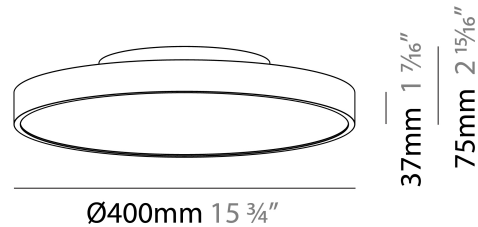

GENERAL

Series: Sign Diva
Subseries: Sign Diva
Brand: Prolicht
Division: Architectural
Mounting Type: Surface
Mounting Location: Ceiling
Subcategory: Ambient

PHYSICAL

Shape: Round
Diameter (mm): 400
Diameter (in): 15 ³/₄
Height (mm): 75
Height (in): 2 ¹⁵/₁₆
Light Distribution: Direct / Indirect
Weight (kg): 2.302
Weight (lbs): 5.075
Diffuser: Direct - PMMA - Opal/Micro-Prism/Sparkling Secret/Vintage Industrial with Shine Ring / Indirect - White/Yellow/Orange/Red/Blue/Green
Fixture Finish: SSR / BKV / CWI / CRY / HAB / UFT / ITA / RUA / FTG / MYG / LOD / PUS / FRO / FUP / KIA / POP / BLS / SPG / MEY / GOH / GUM / CHC / COM / ABZ / JAG / OBR / MOS / ROR
Fixture Material: Extruded Aluminum / Steel

ELECTRICAL

Lamp Type: LED (Zhaga Standard)
Input Wattage (W): 19.8
Total Output Wattage (W): 16
Dimming: Tri-Mode (Non-Dimming and Phase Dimming (120Vac only) and 0-10V Dimming)
Driver Included: Yes
Driver Location: Integrated
Driver Type: Constant Current - Universal
Driver Class: Class 2
Input Voltage (V): 120 - 277
Constant Current (MA): 500

LED

Color Temperature (*K): 3000 / 3500 / 4000
Max. Delivered Lumen (lm): 2280 / 2313 / 2360
CRI: >90 CRI
Lamp Life (hrs): 50000

OPTICAL

RATINGS AND CERTIFICATIONS

Certified By: Certified for North American Standards
IP rating: IP20