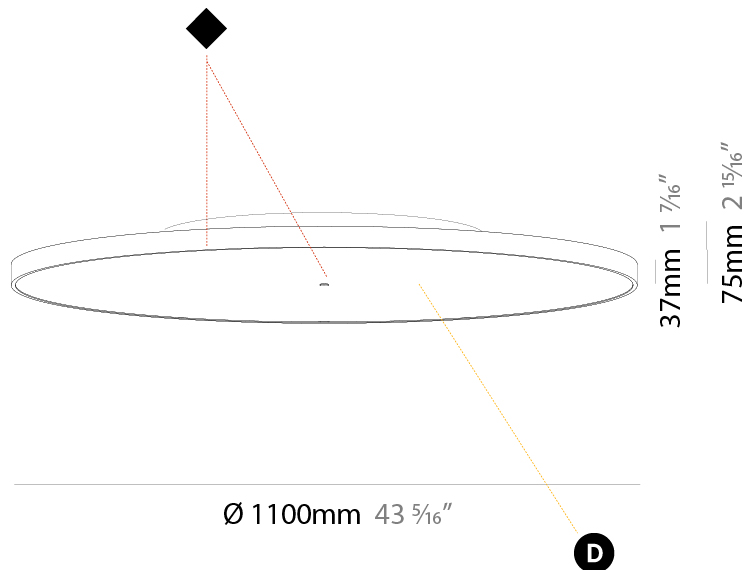

GENERAL

Series: Sign Diva
Subseries: Sign Diva
Brand: Prolicht
Division: Architectural
Mounting Type: Surface
Mounting Location: Ceiling
Subcategory: Ambient

PHYSICAL

Shape: Round
Diameter (mm): 1100
Diameter (in): 43 ⁵/₁₆"
Height (mm): 75
Height (in): 2 ¹⁵/₁₆"
Light Distribution: Direct
Weight (kg): 18.324
Weight (lbs): 40.397
Diffuser: PMMA - Opal/Micro-Prism/Sparkling Secret/Vintage Industrial with Shine Ring
Fixture Finish: SSR / BKV / CWI / CRY / HAB / UFT / ITA / RUA / FTG / MYG / LOD / PUS / FRO / FUP / KIA / POP / BLS / SPG / MEY / GOH / GUM / CHC / COM / ABZ / JAG / OBR / MOS / ROR
Fixture Material: Extruded Aluminum / Steel

ELECTRICAL

Lamp Type: LED (Zhaga Standard)
Input Wattage (W): 169.4
Total Output Wattage (W): 134
Dimming: Tri-Mode (Non-Dimming and Phase Dimming (120Vac only) and 0-10V Dimming)
Driver Included: Yes
Driver Location: Integrated
Driver Type: Constant Current - Universal
Driver Class: Class 2
Input Voltage (V): 120 - 277
Constant Current (MA): 600

LED

Color Temperature (°K): 3000 / 3500 / 4000
Max. Delivered Lumen (lm): 19520 / 19933 / 20340
CRI: >90 CRI
Lamp Life (hrs): 50000

OPTICAL

RATINGS AND CERTIFICATIONS

Certified By: Certified for North American Standards
IP rating: IP20