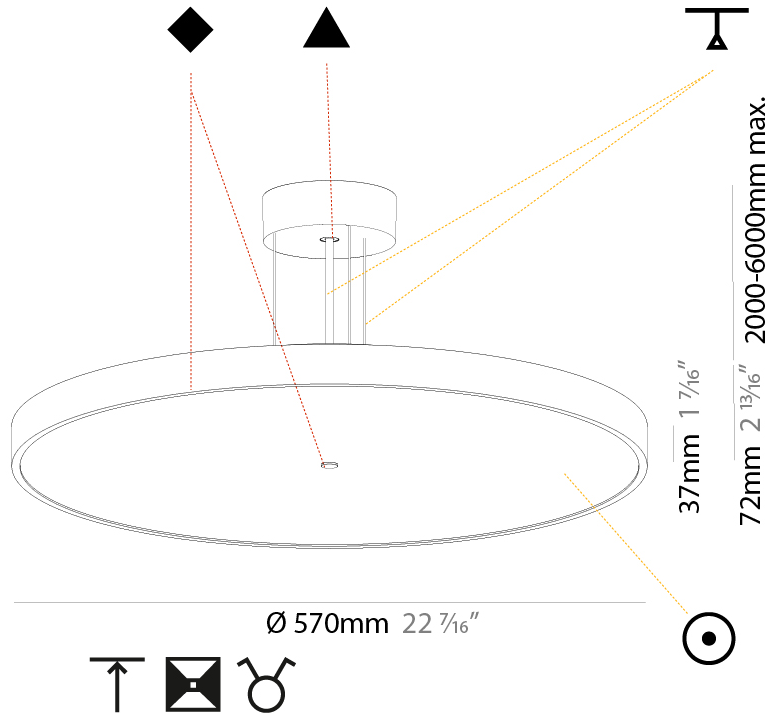

GENERAL

Series: Sign Diva
Subseries: Sign Diva
Brand: Prolicht
Division: Architectural
Mounting Type: Suspension
Mounting Location: Ceiling
Subcategory: Pendant

PHYSICAL

Shape: Round
Diameter (mm): 570
Diameter (in): 22 7/16
Height (mm): 72
Height (in): 2 13/16
Max. Overall Height (mm): 6072
Max. Overall Height (in): 239 7/16
Light Distribution: Direct / Indirect
Weight (kg): 8.548
Weight (lbs): 18.85
Diffuser: [PMMA - Opal / Micro-Prism / Sparkling Secret / Vintage Industrial with Shine Ring](#)
Fixture Finish: [SSR / BKV / CWI / CRY / HAB / UFT / ITA / RUA / FTG / MYG / LOD / PUS / FRO / FUP / KIA / POP / BLS / SPG / MEY / GOH / GUM / CHC / COM / ABZ / JAG / OBR / MOS / ROR](#)
Fixture Material: [Extruded Aluminum / Steel](#)
Cable Details: [2000mm or 6000mm Transparent Cable](#)

ELECTRICAL

Lamp Type: LED (Zhaga Standard)
Input Wattage (W): 80.3
Total Output Wattage (W): 53 / 18
Dimming: [Tri-Mode (Non-Dimming and Phase Dimming (120Vac only) and 0-10V Dimming)](#)
Driver Included: Yes
Driver Location: Integrated
Driver Type: Constant Current - Universal
Driver Class: Class 2
Input Voltage (V): 120 - 277
Constant Current (MA): 350

LED

[Color Temperature (°K): 2700 / 3000 / 3500 / 4000](#)
Max. Delivered Lumen (lm): 6110 / 7650 / 7801 / 7960
CRI: >90 CRI
Lamp Life (hrs): 50000

OPTICAL

RATINGS AND CERTIFICATIONS

Certified By: Certified for North American Standards
IP rating: IP20

PROJECT
TYPE
SPECIFIER
QUANTITY
DATE