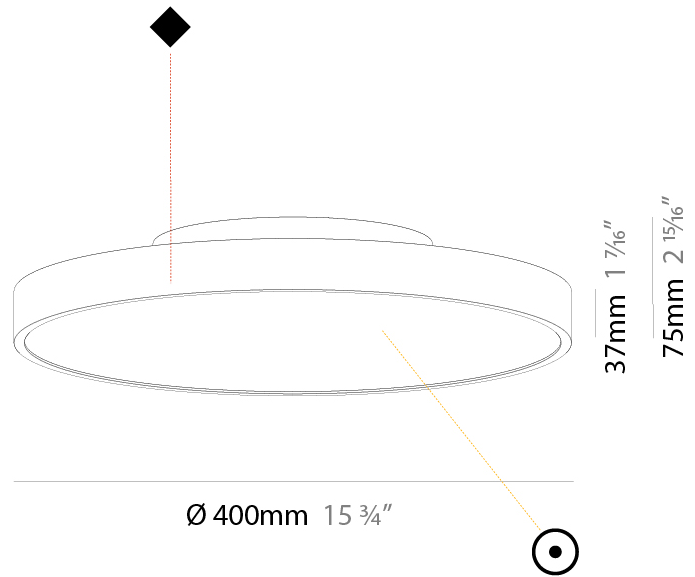

GENERAL

Series: Sign Diva
Subseries: Sign Diva
Brand: Prolicht
Division: Architectural
Mounting Type: Surface
Mounting Location: Ceiling
Subcategory: Ambient

PHYSICAL

Shape: Round
Diameter (mm): 400
Diameter (in): 15 3/4
Height (mm): 75
Height (in): 2 15/16
Light Distribution: Direct
Weight (kg): 2.306
Weight (lbs): 5.084
Diffuser: PMMA - Opal/Micro-Prism/Sparkling Secret/Vintage Industrial with Shine Ring
Fixture Finish: SSR / BKV / CWI / CRY / HAB / UFT / ITA / RUA / FTG / MYG / LOD / PUS / FRO / FUP / KIA / POP / BLS / SPG / MEY / GOH / GUM / CHC / COM / ABZ / JAG / OBR / MOS / ROR
Fixture Material: Extruded Aluminum / Steel

ELECTRICAL

Lamp Type: LED (Zhaga Standard)
Input Wattage (W): 19.8
Total Output Wattage (W): 16
Dimming: Tri-Mode (Non-Dimming and Phase Dimming (120Vac only) and 0-10V Dimming)
Driver Included: Yes
Driver Location: Integrated
Driver Type: Constant Current - Universal
Driver Class: Class 2
Input Voltage (V): 120 - 277
Constant Current (MA): 500

LED

Color Temperature (°K): 3000 / 3500 / 4000
Max. Delivered Lumen (lm): 2260 / 2293 / 2340
CRI: >90 CRI
Lamp Life (hrs): 50000

OPTICAL

RATINGS AND CERTIFICATIONS

Certified By: Certified for North American Standards
IP rating: IP20