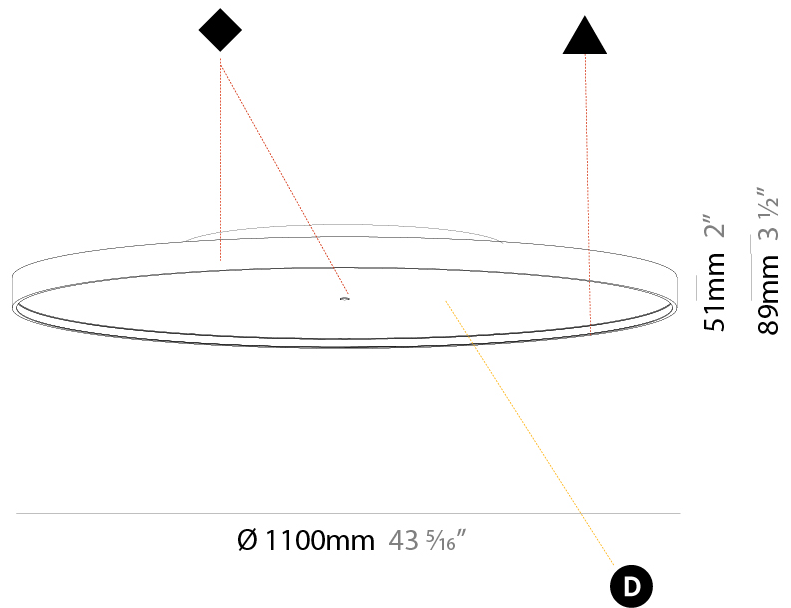

GENERAL

Series: Sign Diva
Subseries: Sign Diva Korona
Brand: Prolicht
Division: Architectural
Mounting Type: Surface
Mounting Location: Ceiling
Subcategory: Ambient

PHYSICAL

Shape: Round
Diameter (mm): 1100
Diameter (in): 43 ⁵/₁₆
Height (mm): 89
Height (in): 3 ¹/₂
Light Distribution: Direct
Weight (kg): 18.835
Weight (lbs): 41.524
Diffuser: PMMA - Opal/Micro-Prism/Sparkling Secret/Vintage Industrial
Fixture Finish: SSR / BKV / CWI / CRY / HAB / UFT / ITA / RUA / FTG / MYG / LOD / PUS / FRO / FUP / KIA / POP / BLS / SPG / MEY / GOH / GUM / CHC / COM / ABZ / JAG / OBR / MOS / ROR
Fixture Material: Extruded Aluminum / Steel

ELECTRICAL

Lamp Type: LED (Zhaga Standard)
Input Wattage (W): 169.4
Total Output Wattage (W): 134
Dimming: Tri-Mode (Non-Dimming and Phase Dimming (120Vac only) and 0-10V Dimming)
Driver Included: Yes
Driver Location: Integrated
Driver Type: Constant Current - Universal
Driver Class: Class 2
Input Voltage (V): 120 - 277
Constant Current (MA): 600

LED

Color Temperature (°K): 3000 / 3500 / 4000
Max. Delivered Lumen (lm): 19520 / 19933 / 20340
CRI: >90 CRI
Lamp Life (hrs): 50000

OPTICAL

RATINGS AND CERTIFICATIONS

Certified By: Certified for North American Standards
IP rating: IP20