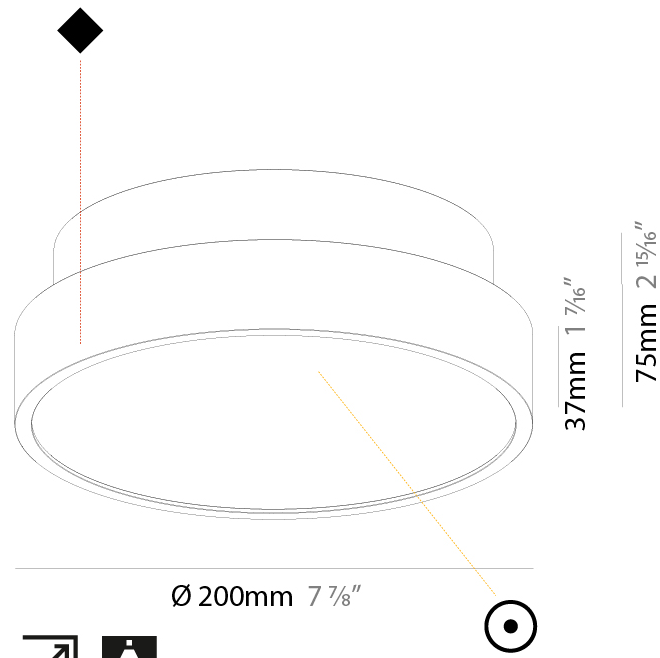

GENERAL

Series: Sign Diva
Subseries: Sign Diva
Brand: Prolicht
Division: Architectural
Mounting Type: Surface
Mounting Location: Ceiling
Subcategory: Ambient

PHYSICAL

Shape: Round
Diameter (mm): 200
Diameter (in): 7 7/8
Height (mm): 75
Height (in): 2 15/16
Light Distribution: Direct
Weight (kg): 1.122
Weight (lbs): 2.474

Diffuser: PMMA - Opal/Micro-Prism/Sparkling Secret/Vintage Industrial with Shine Ring

Fixture Finish: SSR / BKV / CWI / CRY / HAB / UFT / ITA / RUA / FTG / MYG / LOD / PUS / FRO / FUP / KIA / POP / BLS / SPG / MEY / GOH / GUM / CHC / COM / ABZ / JAG / OBR / MOS / ROR

Fixture Material: Extruded Aluminum / Steel

ELECTRICAL

Lamp Type: LED (Zhaga Standard)
Input Wattage (W): 12.1
Total Output Wattage (W): 11
Dimming: Tri-Mode (Non-Dimming and Phase Dimming (120Vac only) and 0-10V Dimming)
Driver Included: Yes
Driver Location: Integrated
Driver Type: Constant Current - Universal
Driver Class: Class 2
Input Voltage (V): 120 - 277
Constant Current (MA): 350

LED

Color Temperature (°K): 3000 / 3500 / 4000
Max. Delivered Lumen (lm): 1040 / 1058 / 1080
CRI: >90 CRI
Lamp Life (hrs): 50000

OPTICAL

RATINGS AND CERTIFICATIONS

Certified By: Certified for North American Standards
IP rating: IP20