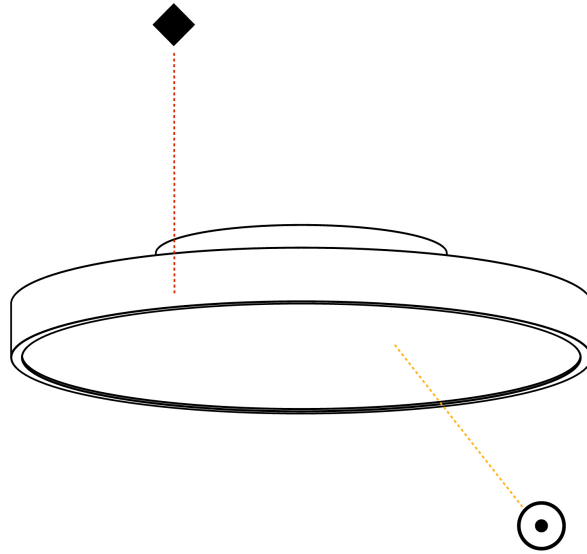

SIGN DIVA SURFACE

A3D086-

PROJECT

TYPE

SPECIFIER

QUANTITY

DATE