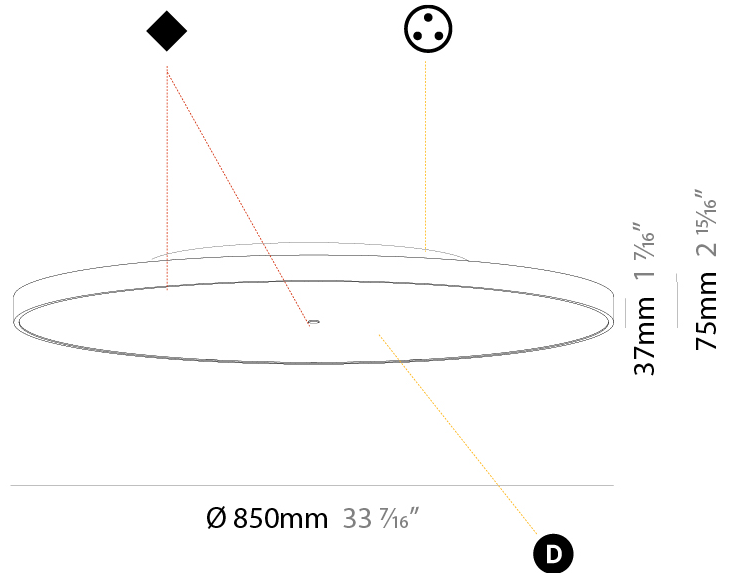

GENERAL

Series: Sign Diva
Subseries: Sign Diva Korona
Brand: Prolicht
Division: Architectural
Mounting Type: Surface
Mounting Location: Ceiling
Subcategory: Ambient

PHYSICAL

Shape: Round
Diameter (mm): 850
Diameter (in): 33 7/16
Height (mm): 89
Height (in): 3 1/2
Light Distribution: Direct / Indirect
Weight (kg): 13.283
Weight (lbs): 29.284
Diffuser: Direct - PMMA - Opal/Micro-Prism/Sparkling Secret/Vintage Industrial / Indirect - White/Yellow/Orange/Red/Blue/Green
Fixture Finish: SSR / BKV / CWI / CRY / HAB / UFT / ITA / RUA / FTG / MYG / LOD / PUS / FRO / FUP / KIA / POP / BLS / SPG / MEY / GOH / GUM / CHC / COM / ABZ / JAG / OBR / MOS / ROR
Fixture Material: Extruded Aluminum / Steel

ELECTRICAL

Lamp Type: LED (Zhaga Standard)
Input Wattage (W): 96.8
Total Output Wattage (W): 76.8
Dimming: Tri-Mode (Non-Dimming and Phase Dimming (120Vac only) and 0-10V Dimming)
Driver Included: Yes
Driver Location: Integrated
Driver Type: Constant Current - Universal
Driver Class: Class 2
Input Voltage (V): 120 - 277
Constant Current (MA): 600

LED

Color Temperature (°K): 3000 / 3500 / 4000
Max. Delivered Lumen (lm): 11160 / 11388 / 11620
CRI: >90 CRI
Lamp Life (hrs): 50000

OPTICAL

RATINGS AND CERTIFICATIONS

Certified By: Certified for North American Standards
IP rating: IP20

PROJECT
TYPE
SPECIFIER
QUANTITY
DATE