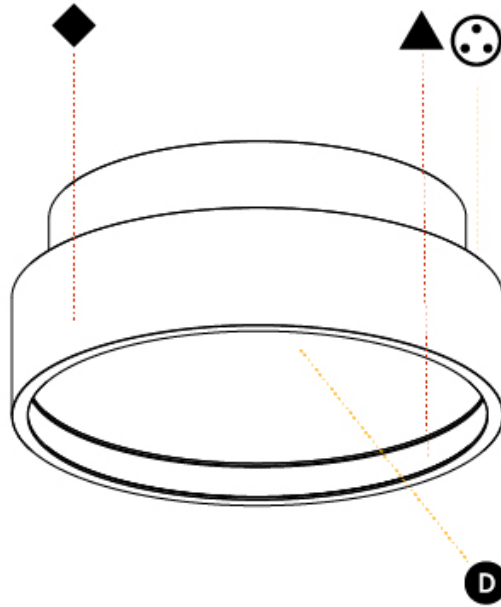

SIGN DIVA SURFACE

A3D085-

PROJECT	_____
TYPE	_____
SPECIFIER	_____
QUANTITY	_____
DATE	_____