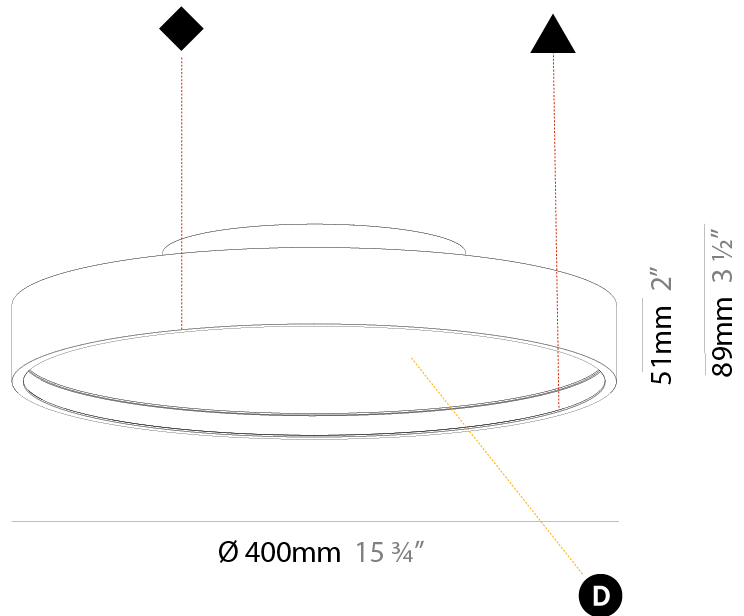

1. To build a product code in our configurator select the specify button on the base model # product page
2. To build a manual product code on this datasheet choose from the options listed below in blue font and add the suffix to the base model #

GENERAL

Series: Sign Diva
Subseries: Sign Diva Korona
Brand: Prolicht
Division: Architectural
Mounting Type: Surface
Mounting Location: Ceiling
Subcategory: Ambient

PHYSICAL

Shape: Round
Diameter (mm): 400
Diameter (in): 15 3/4
Height (mm): 89
Height (in): 3 1/2
Light Distribution: Direct
Weight (kg): 2.636
Weight (lbs): 5.811

Diffuser: [PMMA - Opal/Micro-Prism/Sparkling Secret/Vintage Industrial](#)
Fixture Finish: [SSR / BKV / CWI / CRY / HAB / UFT / ITA / RUA / FTG / MYG / LOD / PUS / FRO / FUP / KIA / POP / BLS / SPG / MEY / GOH / GUM / CHC / COM / ABZ / JAG / OBR / MOS / ROR](#)
Fixture Material: [Extruded Aluminum / Steel](#)

ELECTRICAL

Lamp Type: LED (Zhaga Standard)
Input Wattage (W): 19.8
Total Output Wattage (W): 16
Dimming: Tri-Mode (Non-Dimming and Phase Dimming (120Vac only) and 0-10V Dimming)
Driver Included: Yes
Driver Location: Integrated
Driver Type: Constant Current - Universal
Driver Class: Class 2
Input Voltage (V): 120 - 277
Constant Current (MA): 500

LED

Color Temperature (°K): 3000 / 3500 / 4000
Max. Delivered Lumen (lm): 2260 / 2293 / 2340
CRI: >90 CRI
Lamp Life (hrs): 50000

OPTICAL

RATINGS AND CERTIFICATIONS

Certified By: Certified for North American Standards
IP rating: IP20