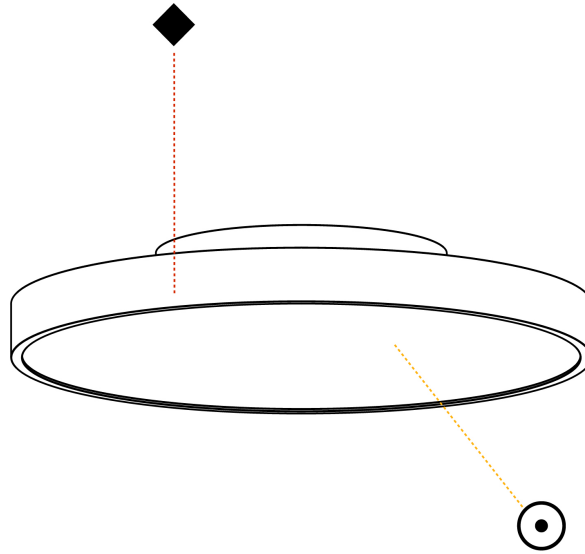

SIGN DIVA SURFACE

A3D091-

PROJECT
TYPE
SPECIFIER
QUANTITY
DATE