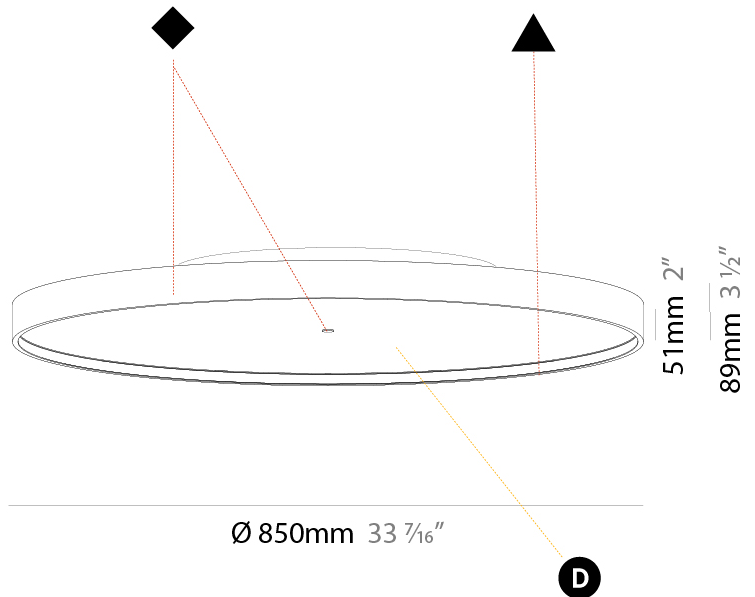

GENERAL

Series: Sign Diva
Subseries: Sign Diva Korona
Brand: Prolicht
Division: Architectural
Mounting Type: Surface
Mounting Location: Ceiling
Subcategory: Ambient

PHYSICAL

Shape: Round
Diameter (mm): 850
Diameter (in): 33 7/16
Height (mm): 89
Height (in): 3 1/2
Light Distribution: Direct
Weight (kg): 13.244
Weight (lbs): 29.198

Diffuser: [PMMA - Opal/Micro-Prism/Sparkling Secret/Vintage Industrial](#)
Fixture Finish: [SSR / BKV / CWI / CRY / HAB / UFT / ITA / RUA / FTG / MYG / LOD / PUS / FRO / FUP / KIA / POP / BLS / SPG / MEY / GOH / GUM / CHC / COM / ABZ / JAG / OBR / MOS / ROR](#)
Fixture Material: [Extruded Aluminum / Steel](#)

ELECTRICAL

Lamp Type: LED (Zhaga Standard)
Input Wattage (W): 96.8
Total Output Wattage (W): 76.8
Dimming: [Tri-Mode (Non-Dimming and Phase Dimming (120Vac only) and 0-10V Dimming)](#)
Driver Included: Yes
Driver Location: Integrated
Driver Type: Constant Current - Universal
Driver Class: Class 2
Input Voltage (V): 120 - 277
Constant Current (MA): 600

LED

Color Temperature (°K): [3000 / 3500 / 4000](#)
Max. Delivered Lumen (lm): [11160 / 11388 / 11620](#)
CRI: >90 CRI
Lamp Life (hrs): 50000

OPTICAL

RATINGS AND CERTIFICATIONS

Certified By: Certified for North American Standards
IP rating: IP20