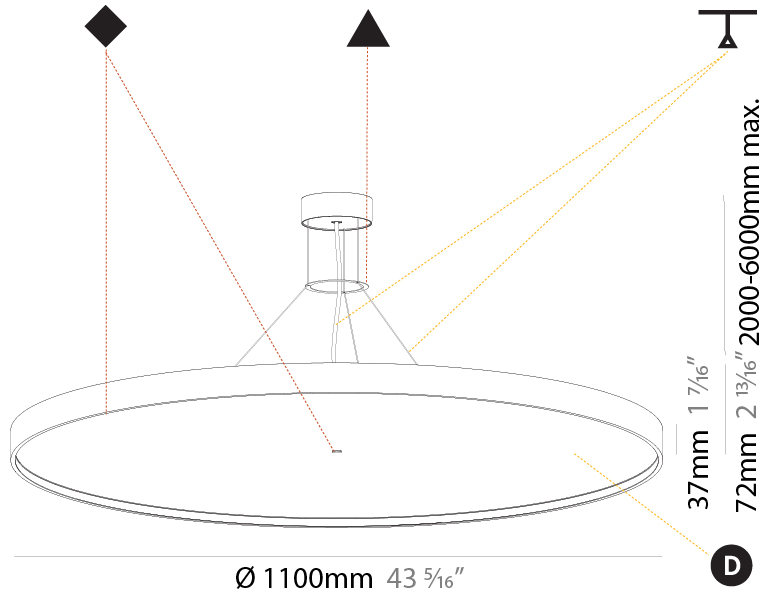

GENERAL

Series: Sign Diva
Subseries: Sign Diva
Brand: Prolicht
Division: Architectural
Mounting Type: Suspension
Mounting Location: Ceiling
Subcategory: Pendant

PHYSICAL

Shape: Round
Diameter (mm): 1100
Diameter (in): 43 ⁵/₁₆"
Height (mm): 72
Height (in): 2 ¹³/₁₆"
Light Distribution: Direct / Indirect
Weight (kg): 20.78
Weight (lbs): 45.81
Diffuser: PMMA - Opal / Micro-Prism / Sparkling Secret / Vintage Industrial
Fixture Finish: SSR / BKV / CWI / CRY / HAB / UFT / ITA / RUA / FTG / MYG / LOD / PUS / FRO / FUP / KIA / POP / BLS / SPG / MEY / GOH / GUM / CHC / COM / ABZ / JAG / OBR / MOS / ROR
Fixture Material: Extruded Aluminum / Steel
Cable Details: 2,000mm/78 3/4" or 6,000mm/236 1/4" Transparent Cable

ELECTRICAL

Lamp Type: LED (Zhaga Standard)
Input Wattage (W): 169.4 / 28.6
Total Output Wattage (W): 135 / 24
Dimming: Tri-Mode (Non-Dimming and Phase Dimming (120Vac only) and 0-10V Dimming)
Driver Included: Yes
Driver Location: Integrated
Driver Type: Constant Current - Universal
Driver Class: Class 2
Input Voltage (V): 120 - 277
Constant Current (MA): 600 / 350

LED

Color Temperature (°K): 2700 / 3000 / 3500 / 4000
Max. Delivered Lumen (lm): 20030 / 20610 / 21050 / 21480
CRI: >90 CRI
Lamp Life (hrs): 50000

OPTICAL

RATINGS AND CERTIFICATIONS

Certified By: Certified for North American Standards
IP rating: IP20

PROJECT
TYPE
SPECIFIER
QUANTITY
DATE