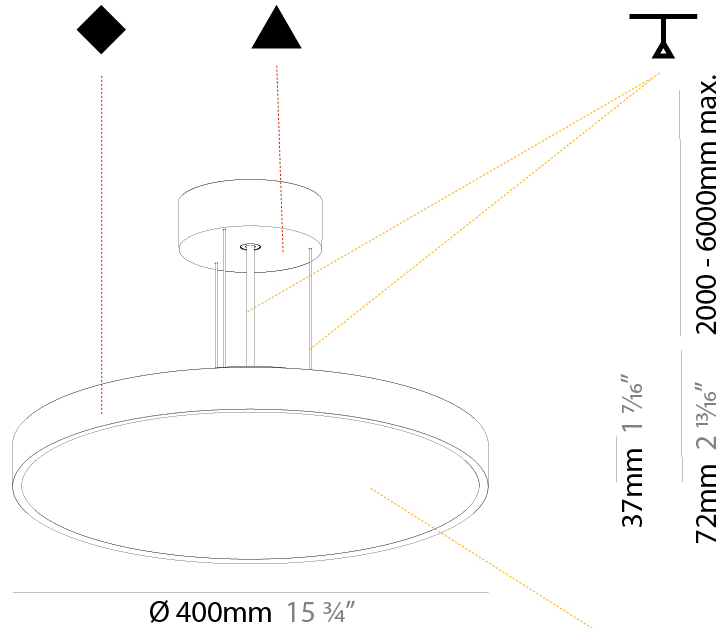

GENERAL

Series: Sign Diva
Subseries: Sign Diva
Brand: Prolicht
Division: Architectural
Mounting Type: Suspension
Mounting Location: Ceiling
Subcategory: Pendant

PHYSICAL

Shape: Round
Diameter (mm): 400
Diameter (in): 15 3/4
Height (mm): 72
Height (in): 2 13/16
Max. Overall Height (mm): 2072
Max. Overall Height (in): 81 3/16
Light Distribution: Direct
Weight (kg): 2.972
Weight (lbs): 6.55
Diffuser: PMMA - Opal / Micro-Prism / Sparkling Secret / Vintage Industrial with Shine Ring
Fixture Finish: SSR / BKV / CWI / CRY / HAB / UFT / ITA / RUA / FTG / MYG / LOD / PUS / FRO / FUP / KIA / POP / BLS / SPG / MEY / GOH / GUM / CHC / COM / ABZ / JAG / OBR / MOS / ROR
Fixture Material: Extruded Aluminum / Steel
Cable Details: 2000mm or 6000mm Transparent Cable

ELECTRICAL

Lamp Type: LED (Zhaga Standard)
Input Wattage (W): 19.8
Total Output Wattage (W): 16
Dimming: Tri-Mode (Non-Dimming and Phase Dimming (120Vac only) and 0-10V Dimming)
Driver Included: Yes
Driver Location: Integrated
Driver Type: Constant Current - Universal
Driver Class: Class 2
Input Voltage (V): 120 - 277
Constant Current (MA): 500

LED

Color Temperature (°K): 2700 / 3000 / 3500 / 4000
Max. Delivered Lumen (lm): 1160 / 1733 / 1741 / 1776
CRI: >90 CRI
Lamp Life (hrs): 50000

OPTICAL

RATINGS AND CERTIFICATIONS

Certified By: Certified for North American Standards
IP rating: IP20

PROJECT
TYPE
SPECIFIER
QUANTITY
DATE