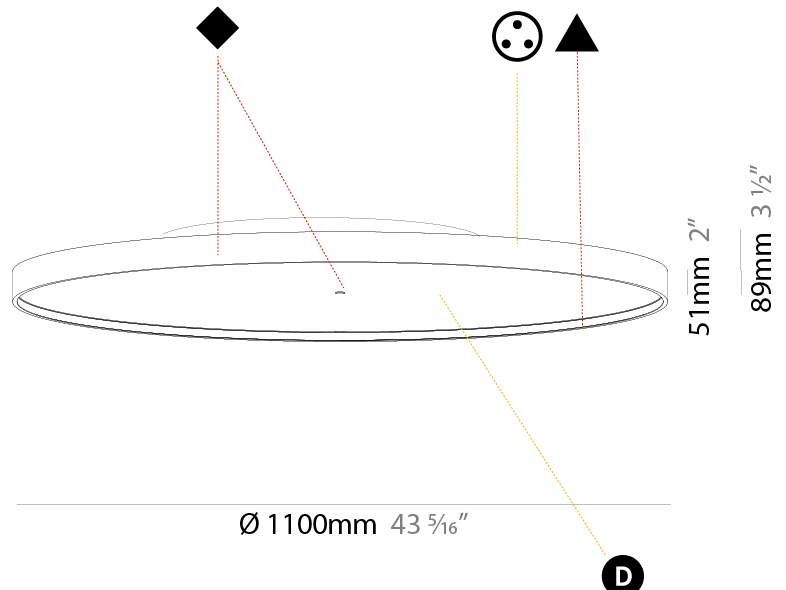

GENERAL

Series: Sign Diva
Subseries: Sign Diva Korona
Brand: Prolicht
Division: Architectural
Mounting Type: Surface
Mounting Location: Ceiling
Subcategory: Ambient

PHYSICAL

Shape: Round
Diameter (mm): 1100
Diameter (in): 43 ⁵/₁₆"
Height (mm): 89
Height (in): 3 ¹/₂"
Light Distribution: Direct / Indirect
Weight (kg): 18.901
Weight (lbs): 41.67
Diffuser: Direct - PMMA - Opal/Micro-Prism/Sparkling Secret/Vintage Industrial / Indirect - White/Yellow/Orange/Red/Blue/Green
Fixture Finish: SSR / BKV / CWI / CRY / HAB / UFT / ITA / RUA / FTG / MYG / LOD / PUS / FRO / FUP / KIA / POP / BLS / SPG / MEY / GOH / GUM / CHC / COM / ABZ / JAG / OBR / MOS / ROR
Fixture Material: Extruded Aluminum / Steel

ELECTRICAL

Lamp Type: LED (Zhaga Standard)
Input Wattage (W): 169.4
Total Output Wattage (W): 134
Dimming: Tri-Mode (Non-Dimming and Phase Dimming (120Vac only) and 0-10V Dimming)
Driver Included: Yes
Driver Location: Integrated
Driver Type: Constant Current - Universal
Driver Class: Class 2
Input Voltage (V): 120 - 277
Constant Current (MA): 600

LED

Color Temperature (°K): 3000 / 3500 / 4000
Max. Delivered Lumen (lm): 19520 / 19933 / 20340
CRI: >90 CRI
Lamp Life (hrs): 50000

OPTICAL

RATINGS AND CERTIFICATIONS

Certified By: Certified for North American Standards
IP rating: IP20