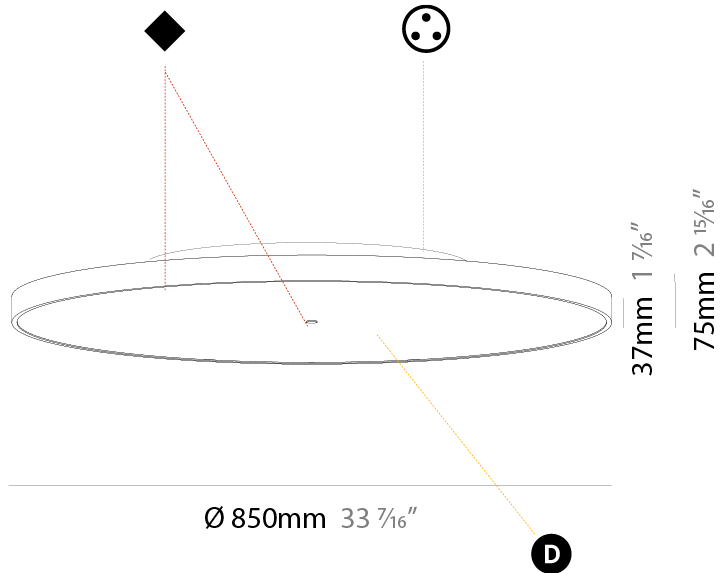

GENERAL

Series: Sign Diva
Subseries: Sign Diva
Brand: Prolicht
Division: Architectural
Mounting Type: Surface
Mounting Location: Ceiling
Subcategory: Ambient

PHYSICAL

Shape: Round
Diameter (mm): 850
Diameter (in): 33 ⁷/₁₆
Height (mm): 75
Height (in): 2 ¹⁵/₁₆
Light Distribution: Direct / Indirect
Weight (kg): 12.906
Weight (lbs): 28.453
Diffuser: Direct - PMMA - Opal/Micro-Prism/Sparkling Secret/Vintage Industrial with Shine Ring / Indirect - White/Yellow/Orange/Red/Blue/Green
Fixture Finish: SSR / BKV / CWI / CRY / HAB / UFT / ITA / RUA / FTG / MYG / LOD / PUS / FRO / FUP / KIA / POP / BLS / SPG / MEY / GOH / GUM / CHC / COM / ABZ / JAG / OBR / MOS / ROR
Fixture Material: Extruded Aluminum / Steel

ELECTRICAL

Lamp Type: LED (Zhaga Standard)
Input Wattage (W): 96.8
Total Output Wattage (W): 76.8
Dimming: Tri-Mode (Non-Dimming and Phase Dimming (120Vac only) and 0-10V Dimming)
Driver Included: Yes
Driver Location: Integrated
Driver Type: Constant Current - Universal
Driver Class: Class 2
Input Voltage (V): 120 - 277
Constant Current (MA): 600

LED

Color Temperature (°K): 3000 / 3500 / 4000
Max. Delivered Lumen (lm): 11160 / 11388 / 11620
CRI: >90 CRI
Lamp Life (hrs): 50000

OPTICAL

RATINGS AND CERTIFICATIONS

Certified By: Certified for North American Standards
IP rating: IP20

PROJECT	
TYPE	
SPECIFIER	
QUANTITY	
DATE